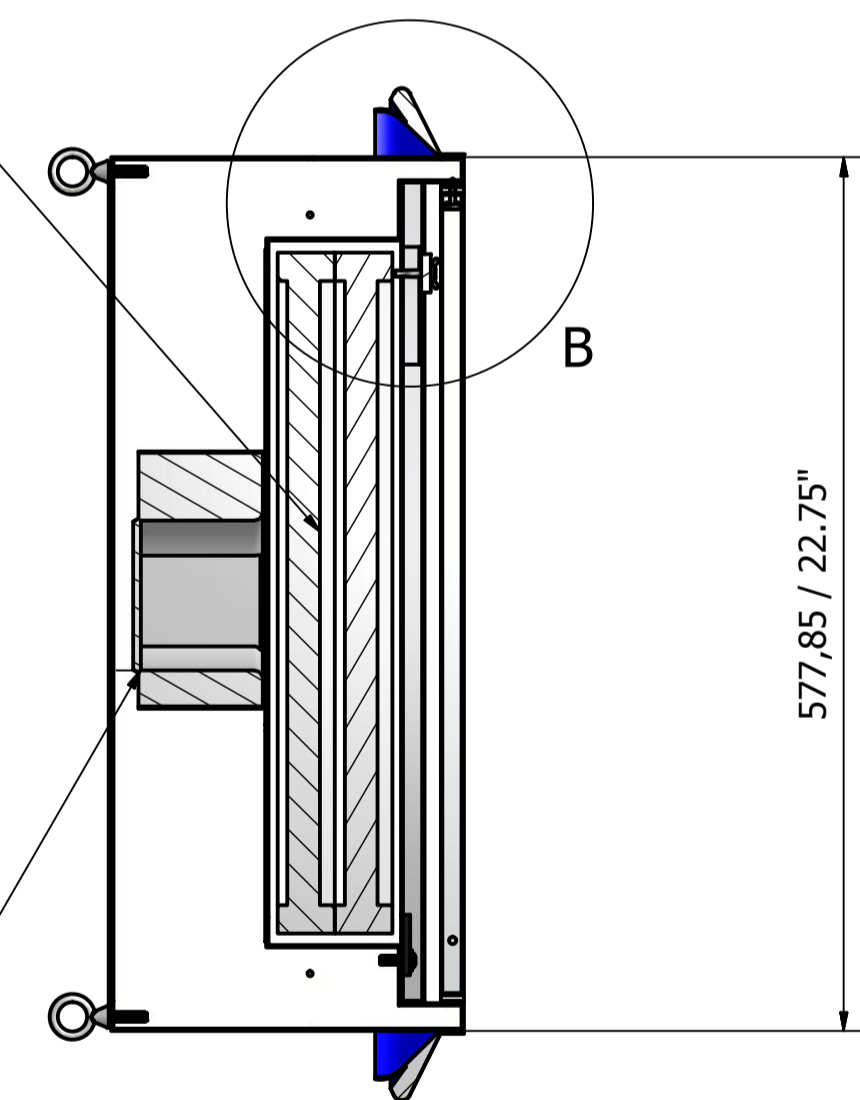

HEPA & CARBON FILTERS

FANS(2)

A-A (1 : 5)

B (1 : 2)

C (1 : 3)

Designed by CFG	Checked by	Approved by	Date 1/28/2019	Date
AIR SCIENCE USA			SKY-48 UNIT ASSEMBLY	
Sky48Unit.Assem			Edition	Sheet 1 / 1