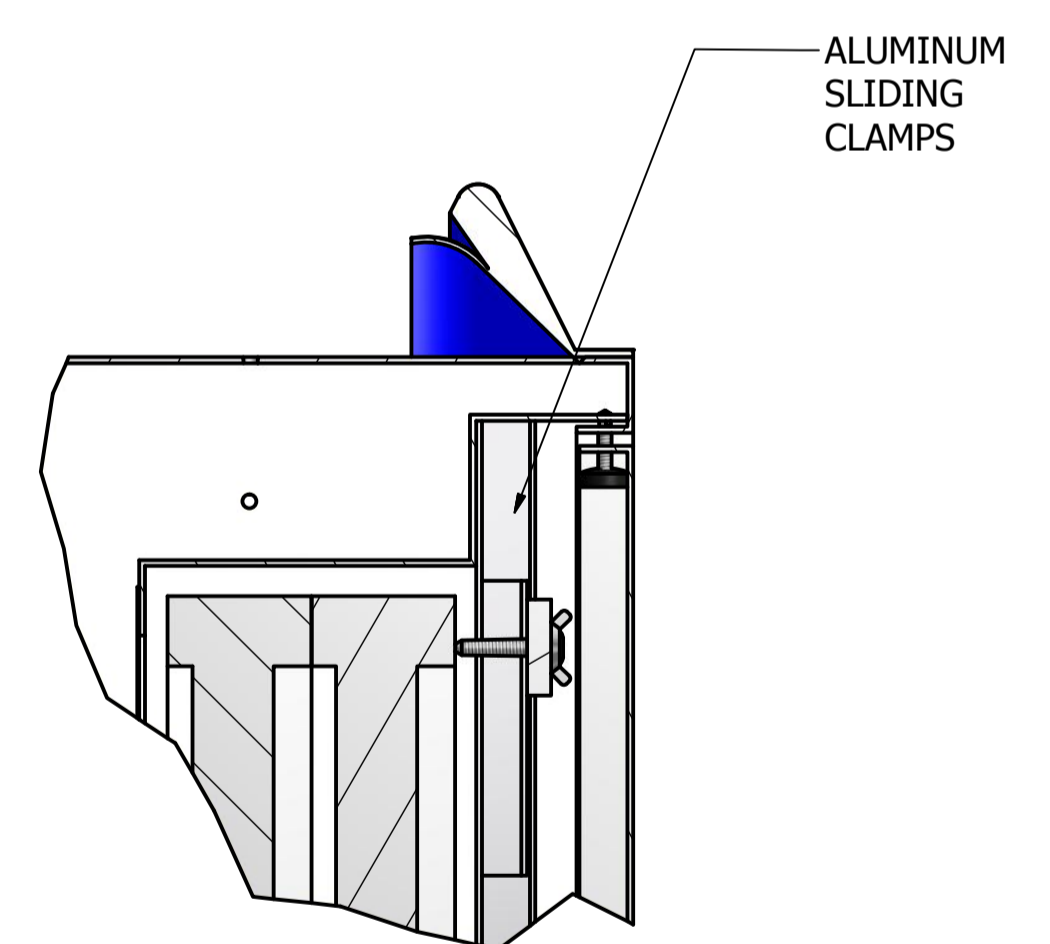

HEPA & CARBON FILTERS

FANS(2)

A-A (1 : 5)

B (1 : 2)

C (1 : 3)

Designed by CFG	Checked by	Approved by	Date 1/28/2019	Date
AIR SCIENCE USA			SKY-48 UNIT ASSEMBLY	
Sky48Unit.Assem			Edition	Sheet 1 / 1