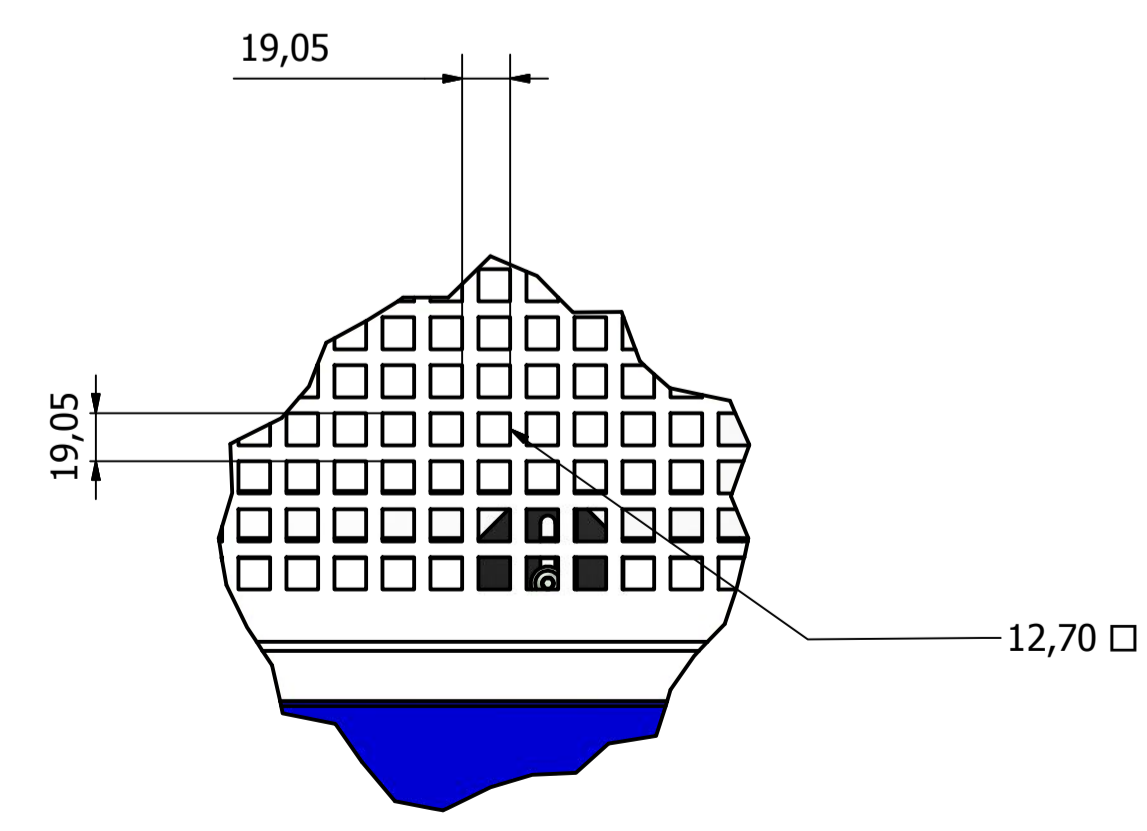

HEPA & CARBON FILTERS

FANS(2)

A-A (1 : 5)

B (1 : 2)

C (1 : 3)

Designed by CFG	Checked by	Approved by	Date 1/28/2019	Date
AIR SCIENCE USA			SKY-48 UNIT ASSEMBLY	
Sky48Unit.Assem			Edition	Sheet 1 / 1